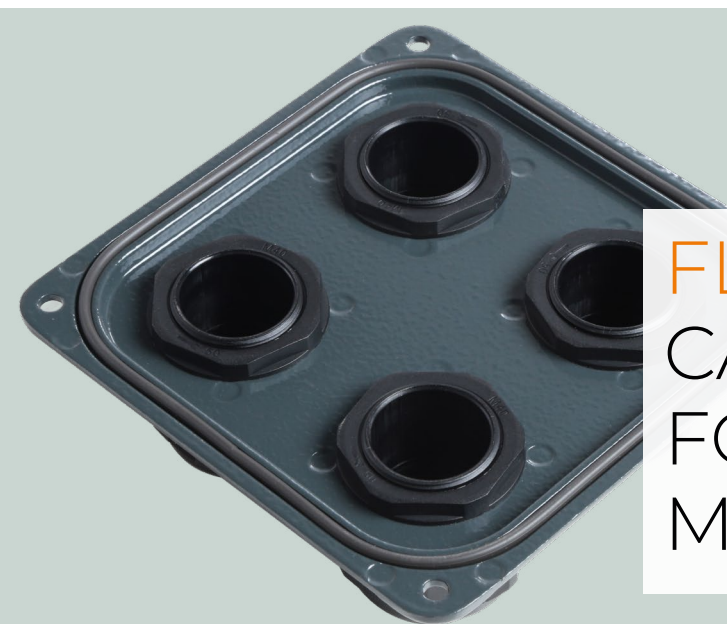

# X Rack

**FAST AND  
SPACE-SAVING  
INSTALLATION  
ON FLAT ROOFS**

**X Rack for SG33/40/50CX**

Product Code: B-B-003150

**X Rack for SG110CX / SG250HX**

Product Code: B-B-003140

# X Plate

**FLEXIBILITY IN  
CABLE ROUTING,  
FOR SINGLE OR  
MULTI CORE**

**X Plate for SG110CX / SG250HX**

Product Code: B-B-003116